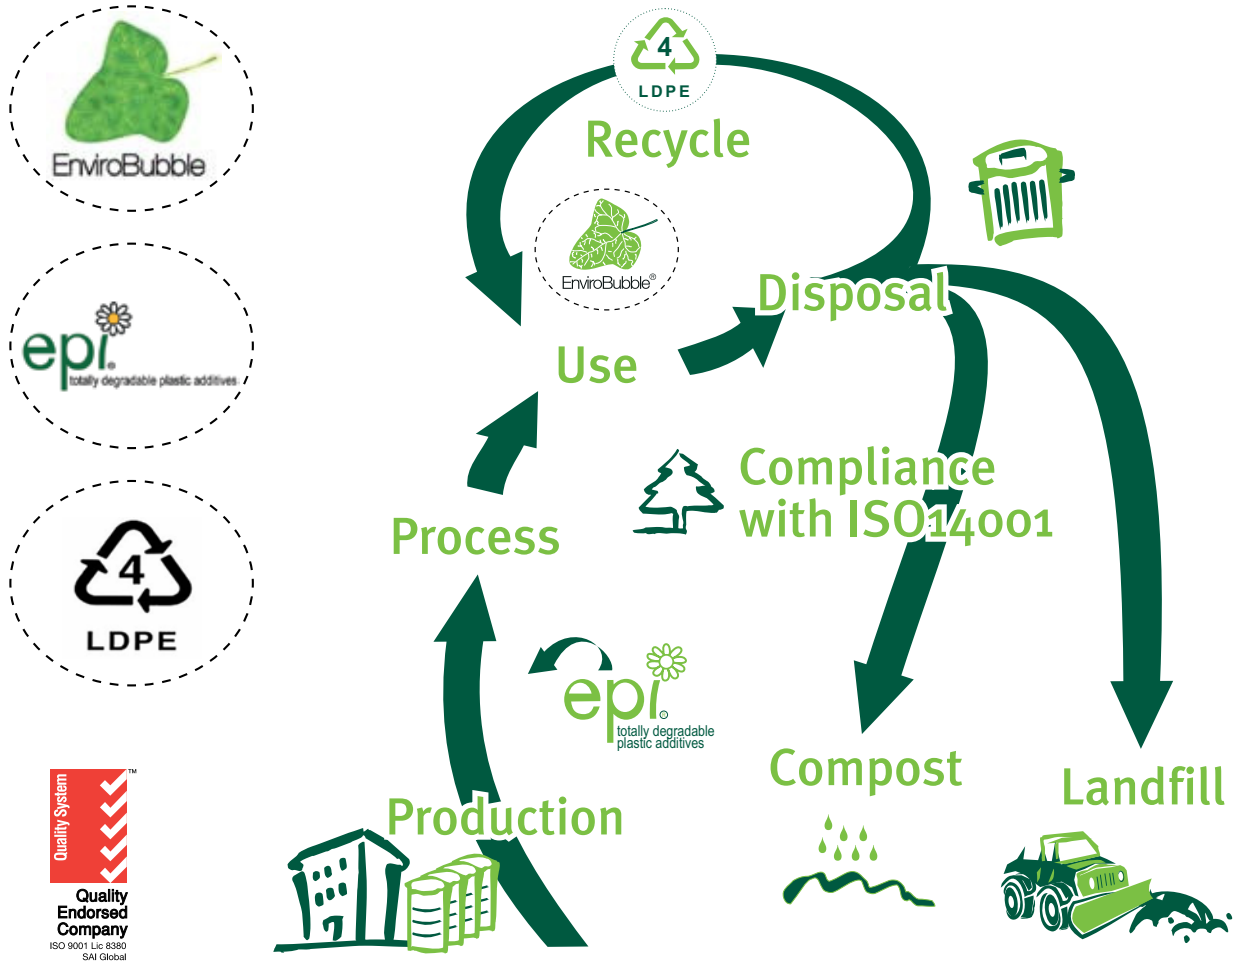

What does your purchase of a Sancell Enviro product mean?

Sancell®
Air Bubble Cushioning

An investment in a sustainable future through:

- Source Reduction
- Re-usable
- Up to 20% (minimum of 5%) recycled content
- 100% recyclable
- Degradability
- Compliance with ISO 14001
- Continuous improvement through ISO 9001
- In-house waste management programs

For more information, specifications or product range

Call 1800 624 900 or visit www.sancell.com.au

'Protection today with tomorrow in mind'